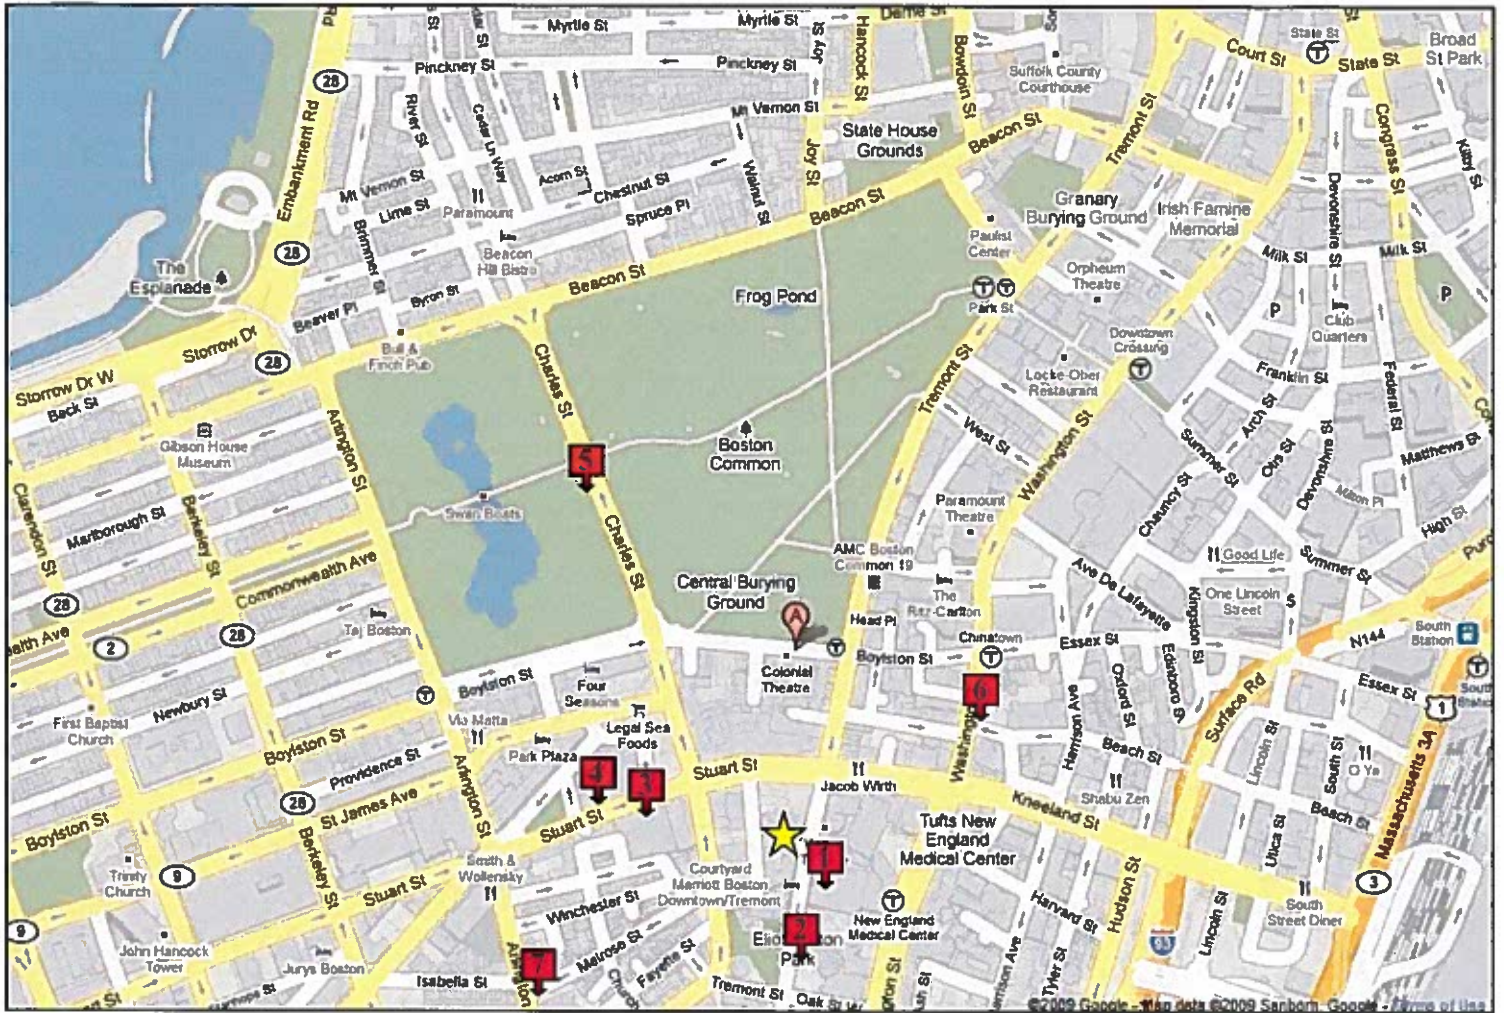

Public Parking nearby Courtyard Boston Downtown

(Please note, these rates are subject to change and lots/garages are not managed by Marriott.)

ID	Name of Lot	Address of Lot	Cost for 24-hours	Distance from Hotel
1	Tufts Medical Center	274 Tremont Street	\$37	Approx. 1/4 block
2	Stuart Street Garage	80 Stuart Street	\$34	Approx. 1 block
3	Motor Mart Garage	201 Stuart Street	\$31	Approx 1 block
4	Boston Common Garage	0 Charles Street	\$28	Approx 4 blocks
5	Archstone Garage	660 Washington Street	\$33	Approx 3 blocks
6	Central Parking	132 Arlington Street	\$22	Approx. 3 blocks

Disclaimer: Although Courtyard Boston Downtown provides this map for your convenience, we assume no responsibility for injury or damage that may occur while utilizing these parking options. We do our best to present accurate directions, generated from the most current mapping service available. However, construction may result in some discrepancies.